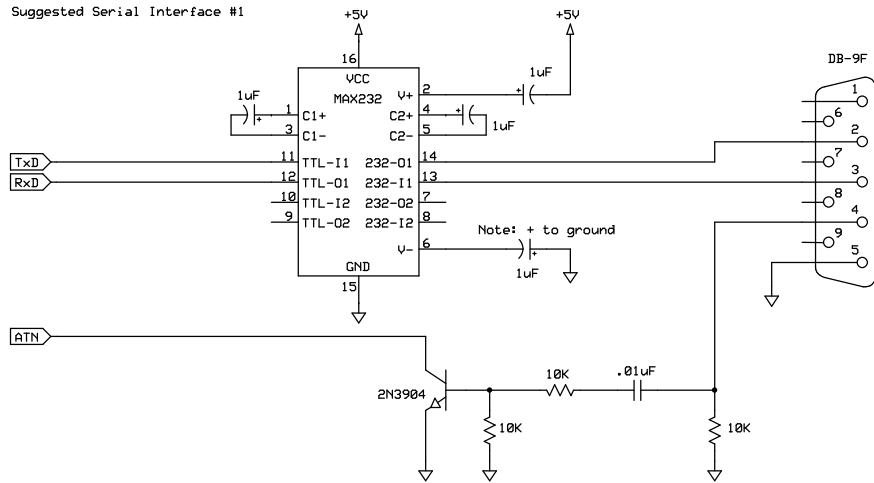

Suggested Serial Interface #1

Suggested Serial Interface #2

Suggested Crystals:
 ECS-147.4-20-4 (Digi-Key X175-ND)
 ECS-147.4-20-1 (Digi-Key X142-ND)
 ECS-147.4-18-9 (Digi-Key XC-957ND)

Voltage Regulator

Suggested Serial Interface #3