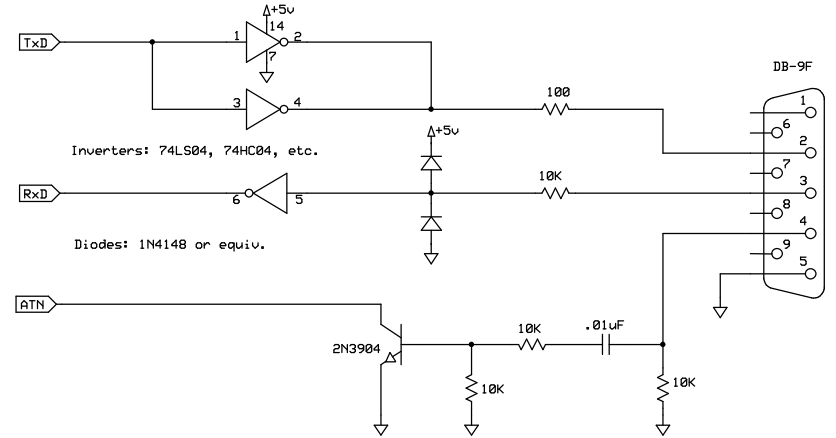

Suggested Serial Interface #1

Suggested Serial Interface #2

Suggested Crystals:
 ECS-147.4-20-4 (Digi-Key X175-ND)
 ECS-147.4-20-1 (Digi-Key X142-ND)
 ECS-147.4-18-9 (Digi-Key XC-957ND)

Voltage Regulator

Suggested Serial Interface #3