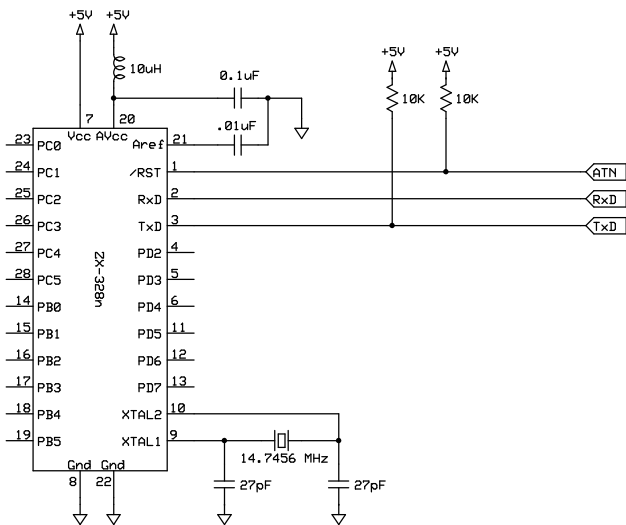

Suggested Serial Interface #1

Suggested Serial Interface #2

Suggested Crystals:
 ECS-147.4-20-4 (Digi-Key X175-ND)
 ECS-147.4-20-1 (Digi-Key X142-ND)
 ECS-147.4-18-9 (Digi-Key XC-957ND)

Voltage Regulator

Suggested Serial Interface #3