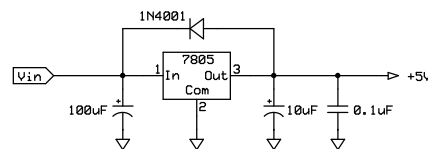

Suggested Serial Interface #1

Suggested Serial Interface #2

Suggested Crystals:
 ECS-147.4-20-4 (Digi-Key X175-ND)
 ECS-147.4-20-1 (Digi-Key X142-ND)
 ECS-147.4-18-9 (Digi-Key XC-957ND)

Voltage Regulator