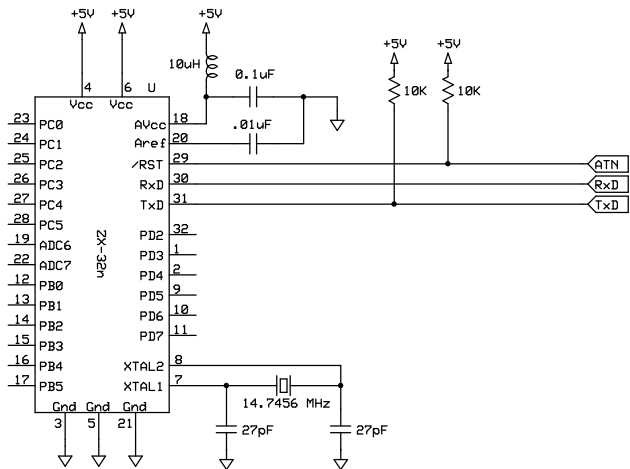

Suggested Serial Interface #1

Suggested Serial Interface #2

Suggested Crystals:
 ECS-147.4-20-4 (Digi-Key X175-ND)
 ECS-147.4-20-1 (Digi-Key X142-ND)
 ECS-147.4-18-9 (Digi-Key XC-957ND)

Suggested Serial Interface #3