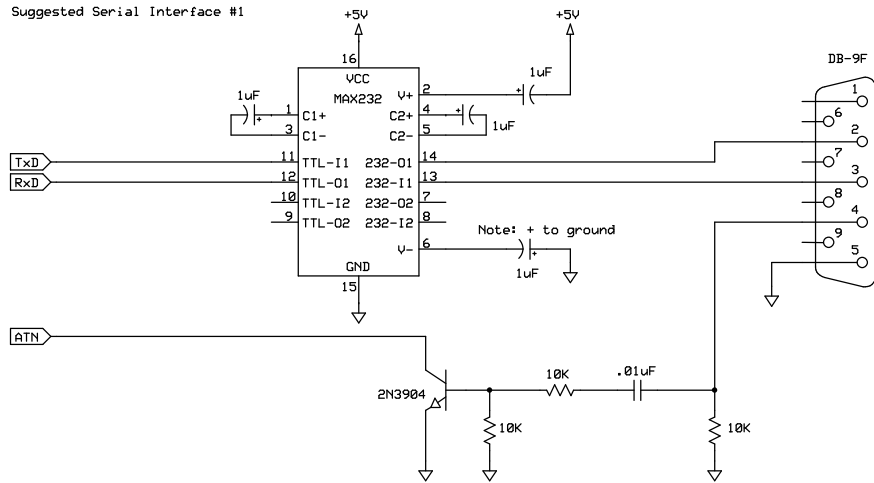

Suggested Serial Interface #1

Suggested Serial Interface #2

Suggested Crystals:
 ECS-147.4-20-4 (Digi-Key X175-ND)
 ECS-147.4-20-1 (Digi-Key X142-ND)
 ECS-147.4-18-9 (Digi-Key XC-957ND)

Suggested Serial Interface #3