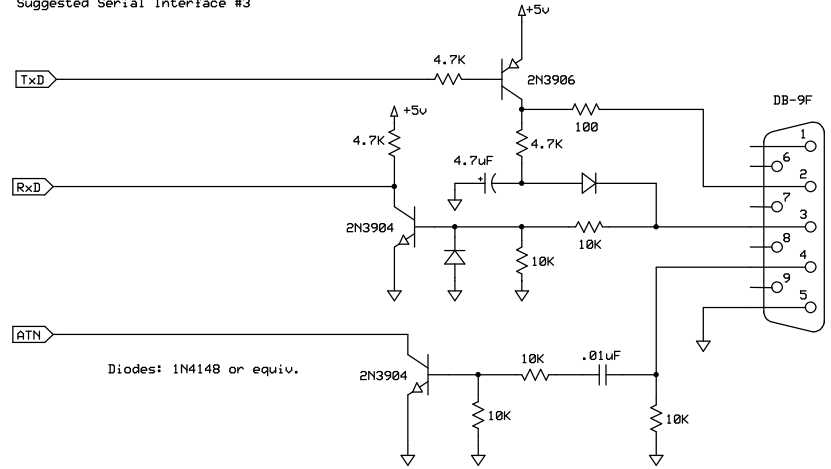

Suggested Serial Interface #1

Suggested Serial Interface #2

Suggested Crystals:
 ECS-147.4-20-4 (Digi-Key X175-ND)
 ECS-147.4-20-1 (Digi-Key X142-ND)

Suggested Serial Interface #3

Voltage Regulator