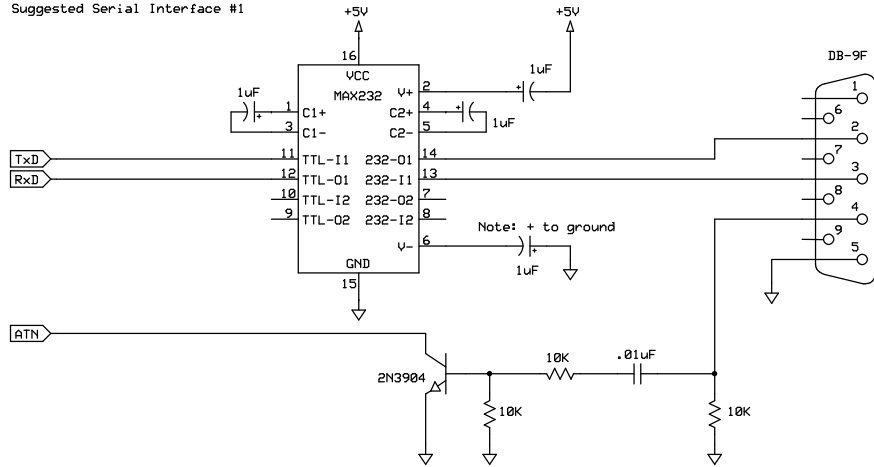

Suggested Serial Interface #1

Suggested Serial Interface #2

Suggested Crystals:
 ECS-147.4-20-4 (Digi-Key X175-ND)
 ECS-147.4-20-1 (Digi-Key X142-ND)

Suggested Serial Interface #3

Voltage Regulator