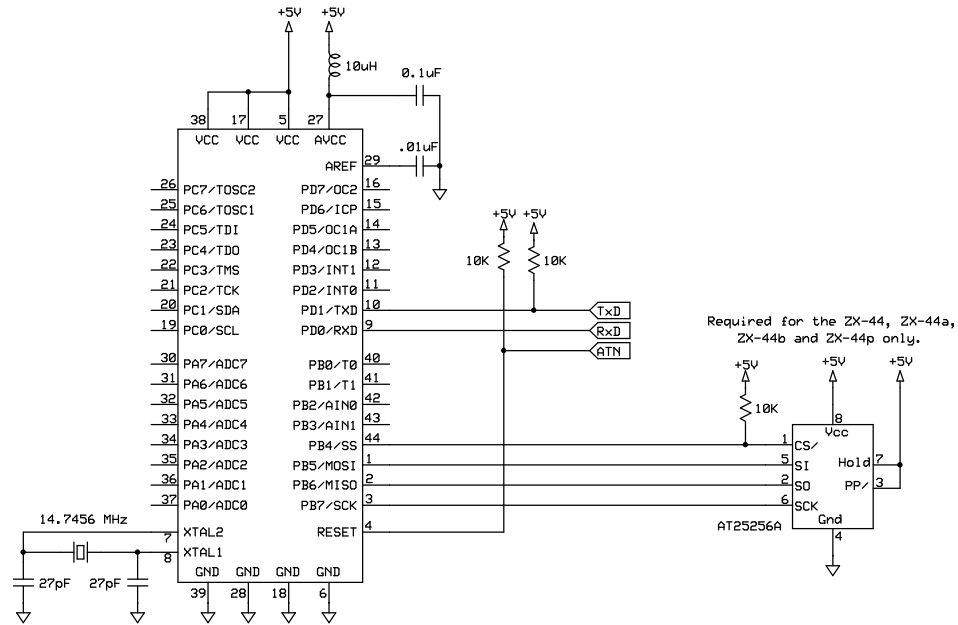

Suggested Serial Interface #1

Suggested Serial Interface #2

Suggested Crystals:
 ECS-147.4-20-4 (Digi-Key X175-ND)
 ECS-147.4-20-1 (Digi-Key X142-ND)

Suggested Serial Interface #3

Voltage Regulator