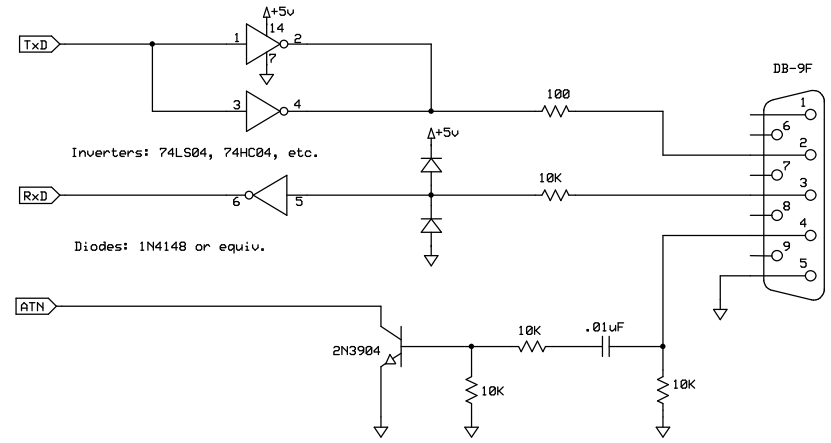

Suggested Serial Interface #1

Suggested Serial Interface #2

Suggested Crystals:
 ECS-147.4-20-4 (Digi-Key X175-ND)
 ECS-147.4-20-1 (Digi-Key X142-ND)

Suggested Serial Interface #3

Voltage Regulator