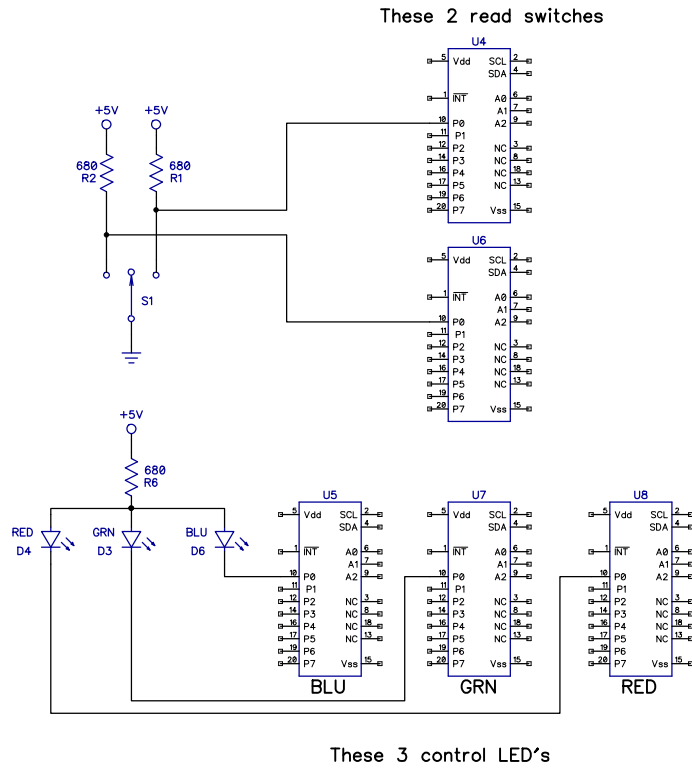

Only 1 switch shown for clarity

Title		
Size	Number	Rev
Date		Drawn by
Filename		Sheet