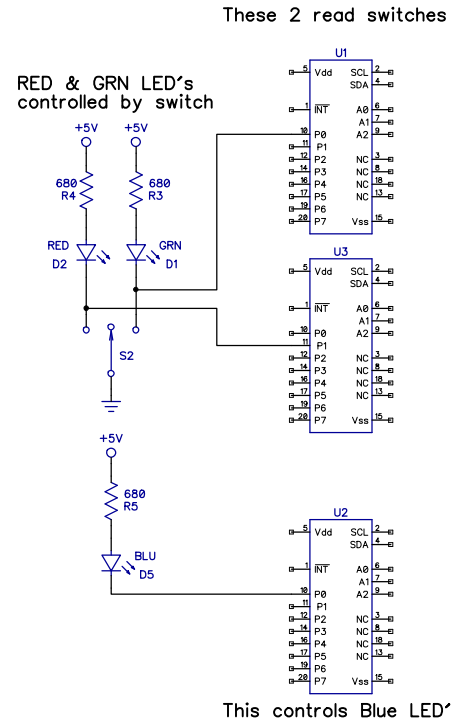

Only 1 switch shown for clarity

Title		
Size	Number	Rev
Date		Drawn by
Filename		Sheet